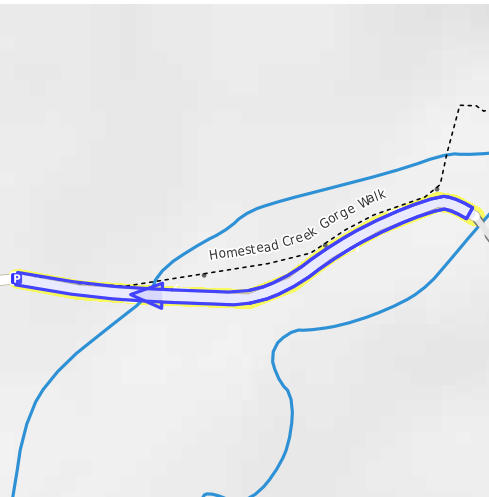

Thaaklatjika Mingkana Waalking Track

3 h 45 min to 6 h 30 min

15.9 km
Return

↑ 87 m
↓ 87 m

2
Easy track

Starting from Homestead Creek picnic area and parking this easy return wheelchair accessible walk winds through Mutawintji gorges to Thaaklatjika overhang or Wright's Cave for a tour of Aboriginal paintings. Let us begin by acknowledging the Traditional Custodians of the land on which we travel today, and pay our respects to their Elders past and present.

Class 2 of 6 Clear and well formed track or trail	
Quality of track	Clear and well formed track or trail (2/6)
Gradient	Gentle hills with occasional steps (2/6)
Signage	Clearly signposted (2/6)
Infrastructure	Generally useful facilities (such as fenced cliffs and seats) (2/6)
Experience Required	No experience required (2/6)
Weather	Weather generally has little impact on safety (2/6)

Getting to the start: From Mutawintji Road

- Turn on to Waterbag Road then drive for 8.9 km
- Continue onto Mutawintji National Park Road and drive for another 7.1 km
- Turn right onto Homestead Creek Gorge Road and drive for another 295 m

Homestead Creek Gorge car park
Start (a vehicle track).

After 60 m to find the "Homestead Creek Gorge car park".

Continue another 7.9 km to find the end. Then turn around here and retrace the main route for 8 km to get back to the start.